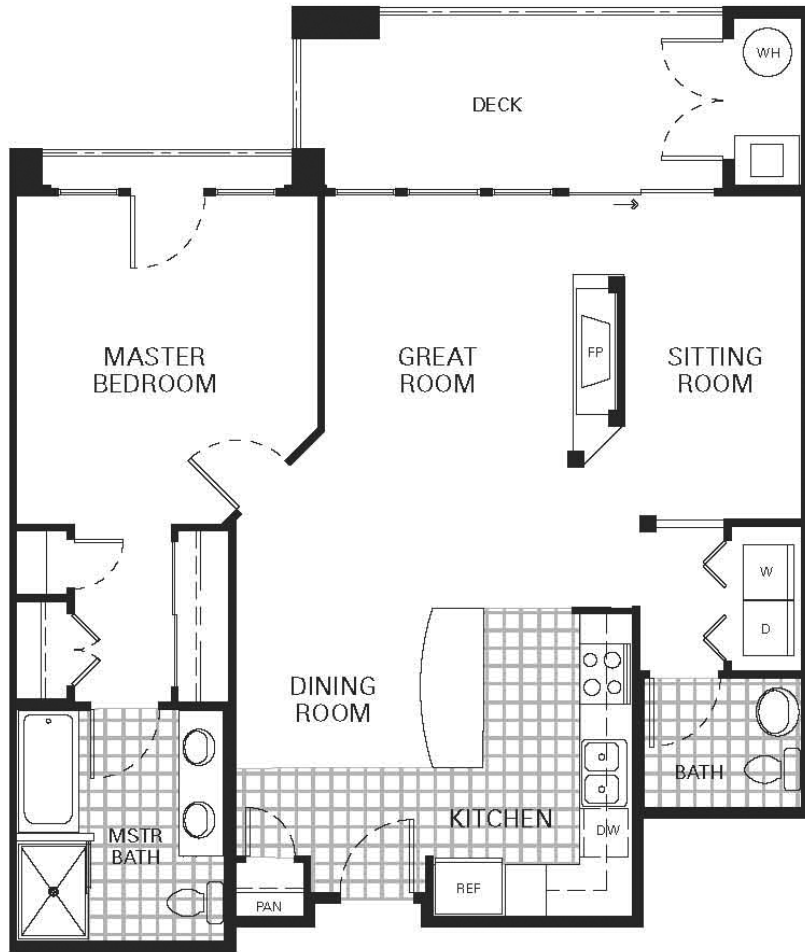

7295 N Scottsdale Road, #1002
Scottsdale, AZ 85253
480-951-9800
1-866-318-4177 (out of area)
www.AuctionArtesia.com

Dover

Dover

Condominium

957 square feet

1 bedroom/1 and 1/2 bathrooms

Locations: 2006, 3006, 4005

Den/sitting area

Center fireplace

Large patio/viewing patio